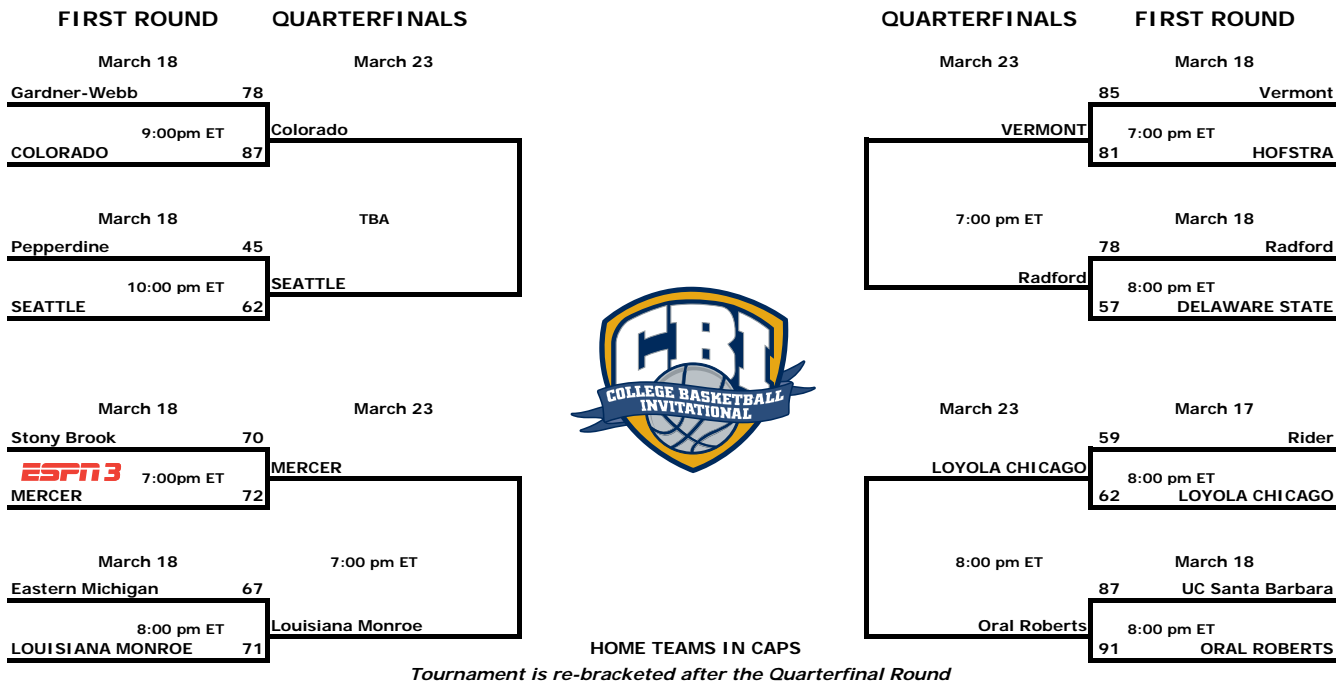

2015 College Basketball Invitational

Television Schedule

CBS SPORTS NETWORK

March 30, April 1, April 3*

TBA

**if necessary*