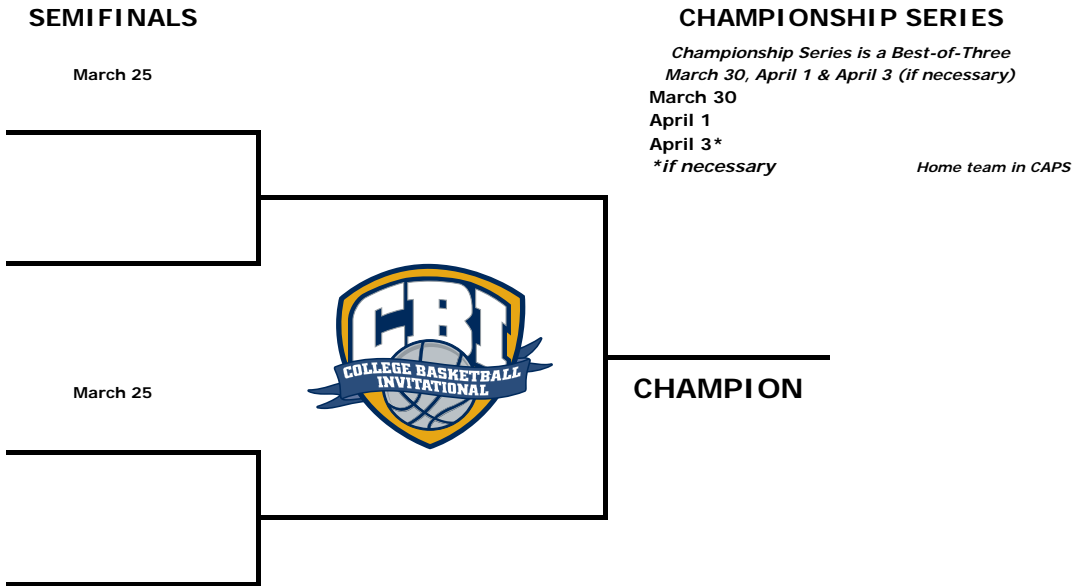

2015 College Basketball Invitational

Television Schedule

CBS SPORTS NETWORK

March 30, April 1, April 3*

TBA

**if necessary*